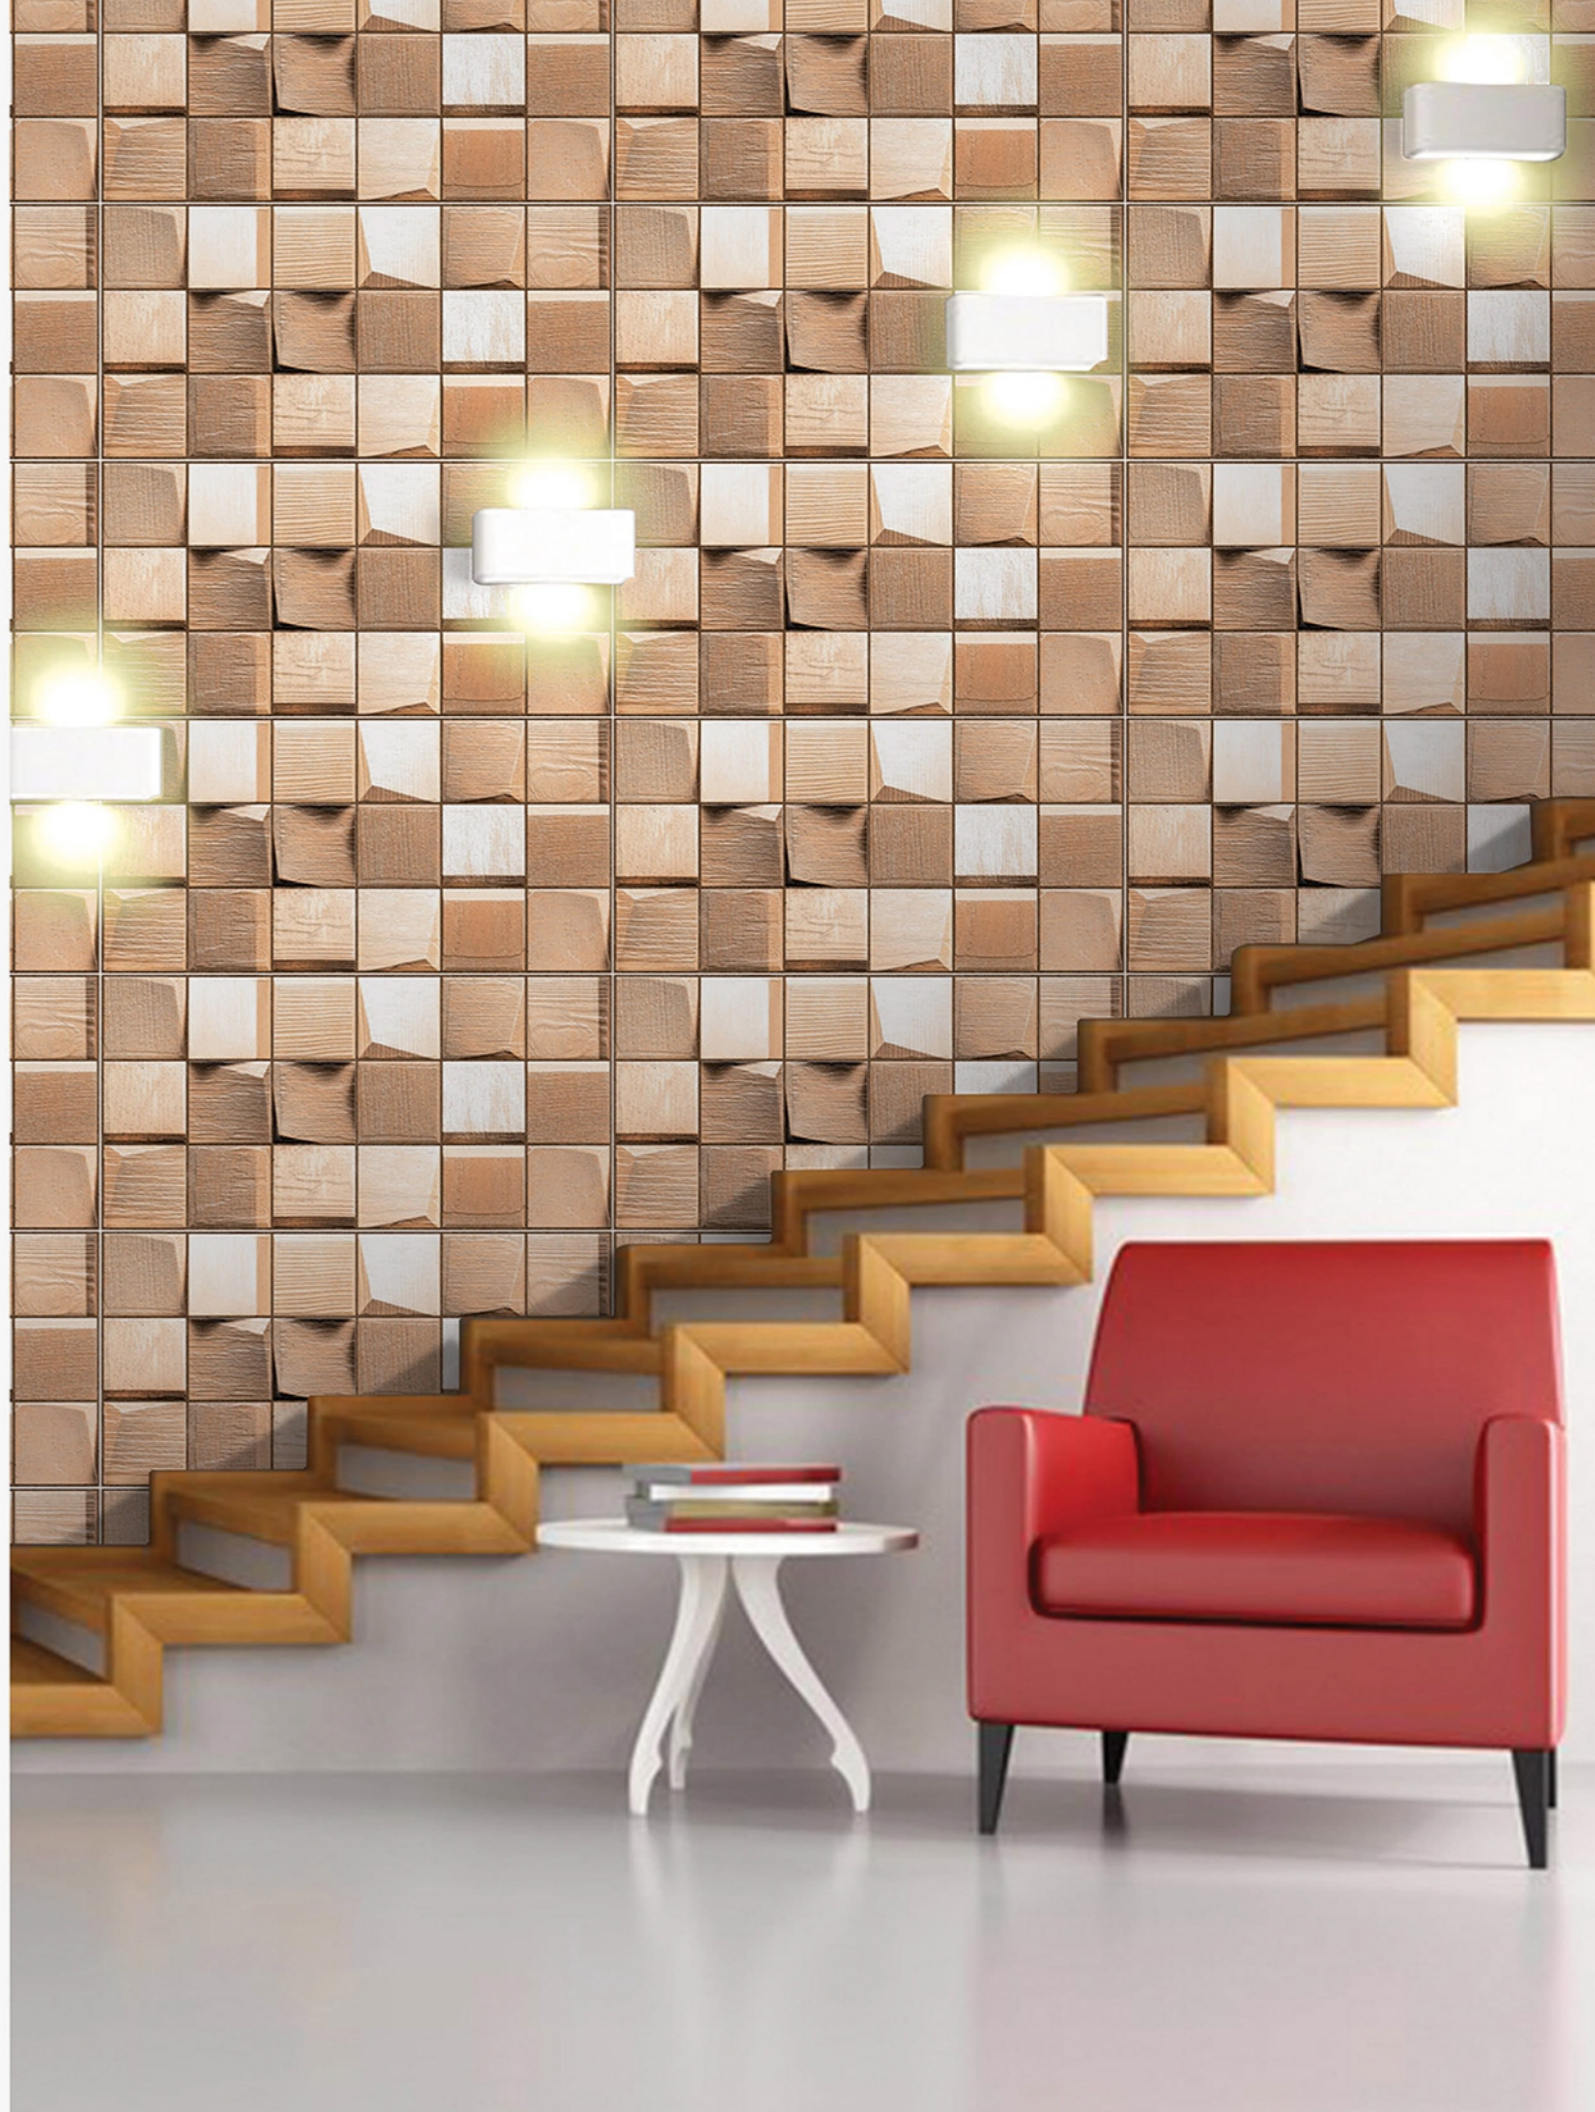

CERAMIC
BODY

RANDOM
DESIGN

RECTIFIED
TILES

WALL
TILES

ZERO
MAINTENANCE

ECO
FRIENDLY

HD DIGITAL
PRINT

12 COLOR
TECHNOLOGY