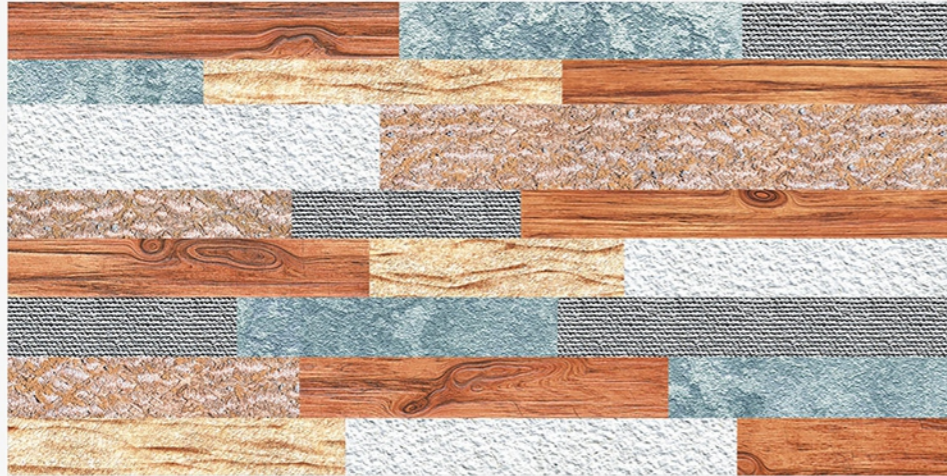

RECTIFIED
TILES

WALL
TILES

ZERO
MAINTENANCE

ECO
FRIENDLY

HD DIGITAL
PRINT

12 COLOR
TECHNOLOGY

100%
WATERPROOF

300 X 600 MM