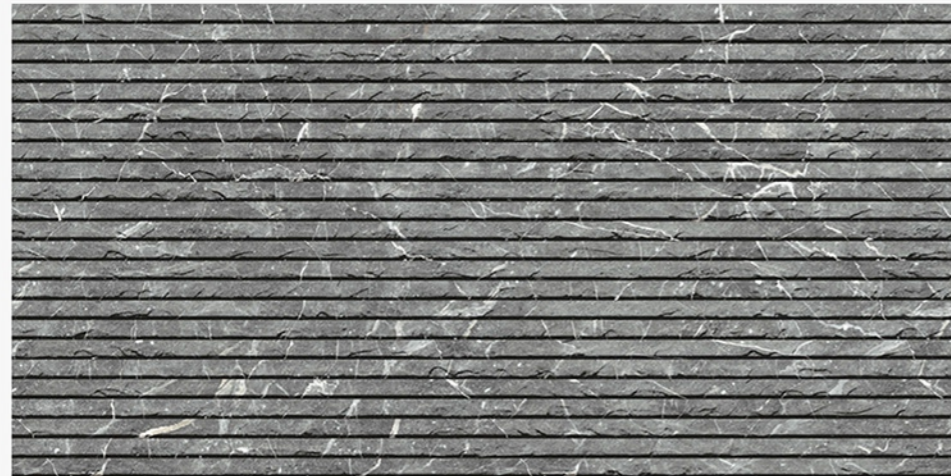

100%
WATERPROOF

300 X 600 MM

ELE_1922